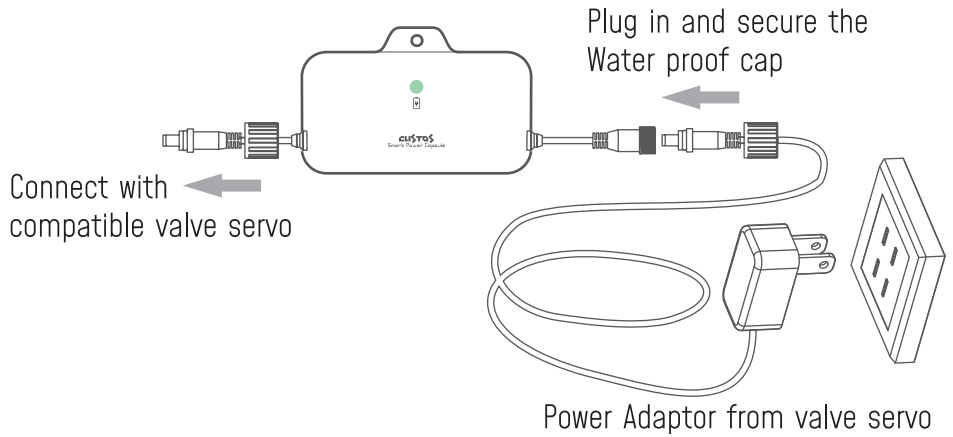

SMART POWER CAPSULE INSTALLATION GUIDE

COMPATIBLE DEVICES

AQUA-SCOPE BVS & KVS
CUSTOS Z-WAVE BVS
MESHIFY SMART VALVE
QOLSYS IQ WATER VALVE
ZOOZ TITAN ZAC36

KEY FEATURES

18W power capacity
Real time status report to Valve Servo
Proactive battery thermo management
Auto battery retention algorithm
Outdoor Capable

STEP 1