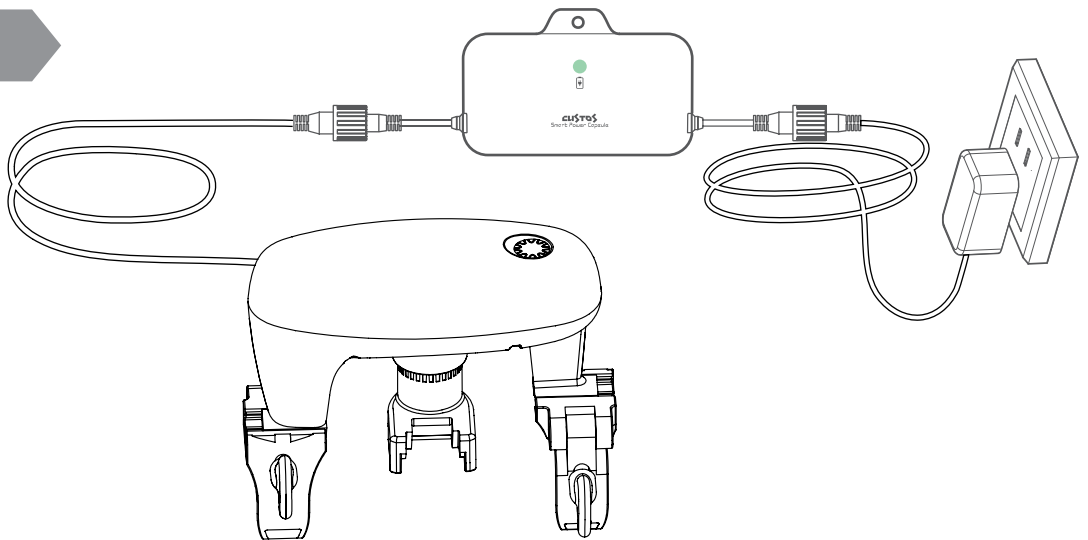

STEP 2

LED Color Code

Steady BLUE = Fully Recharged
Slow blink = Recharging
Intermittent flash = Discharging

Double Beep = power resume
Triple Beep = power lost